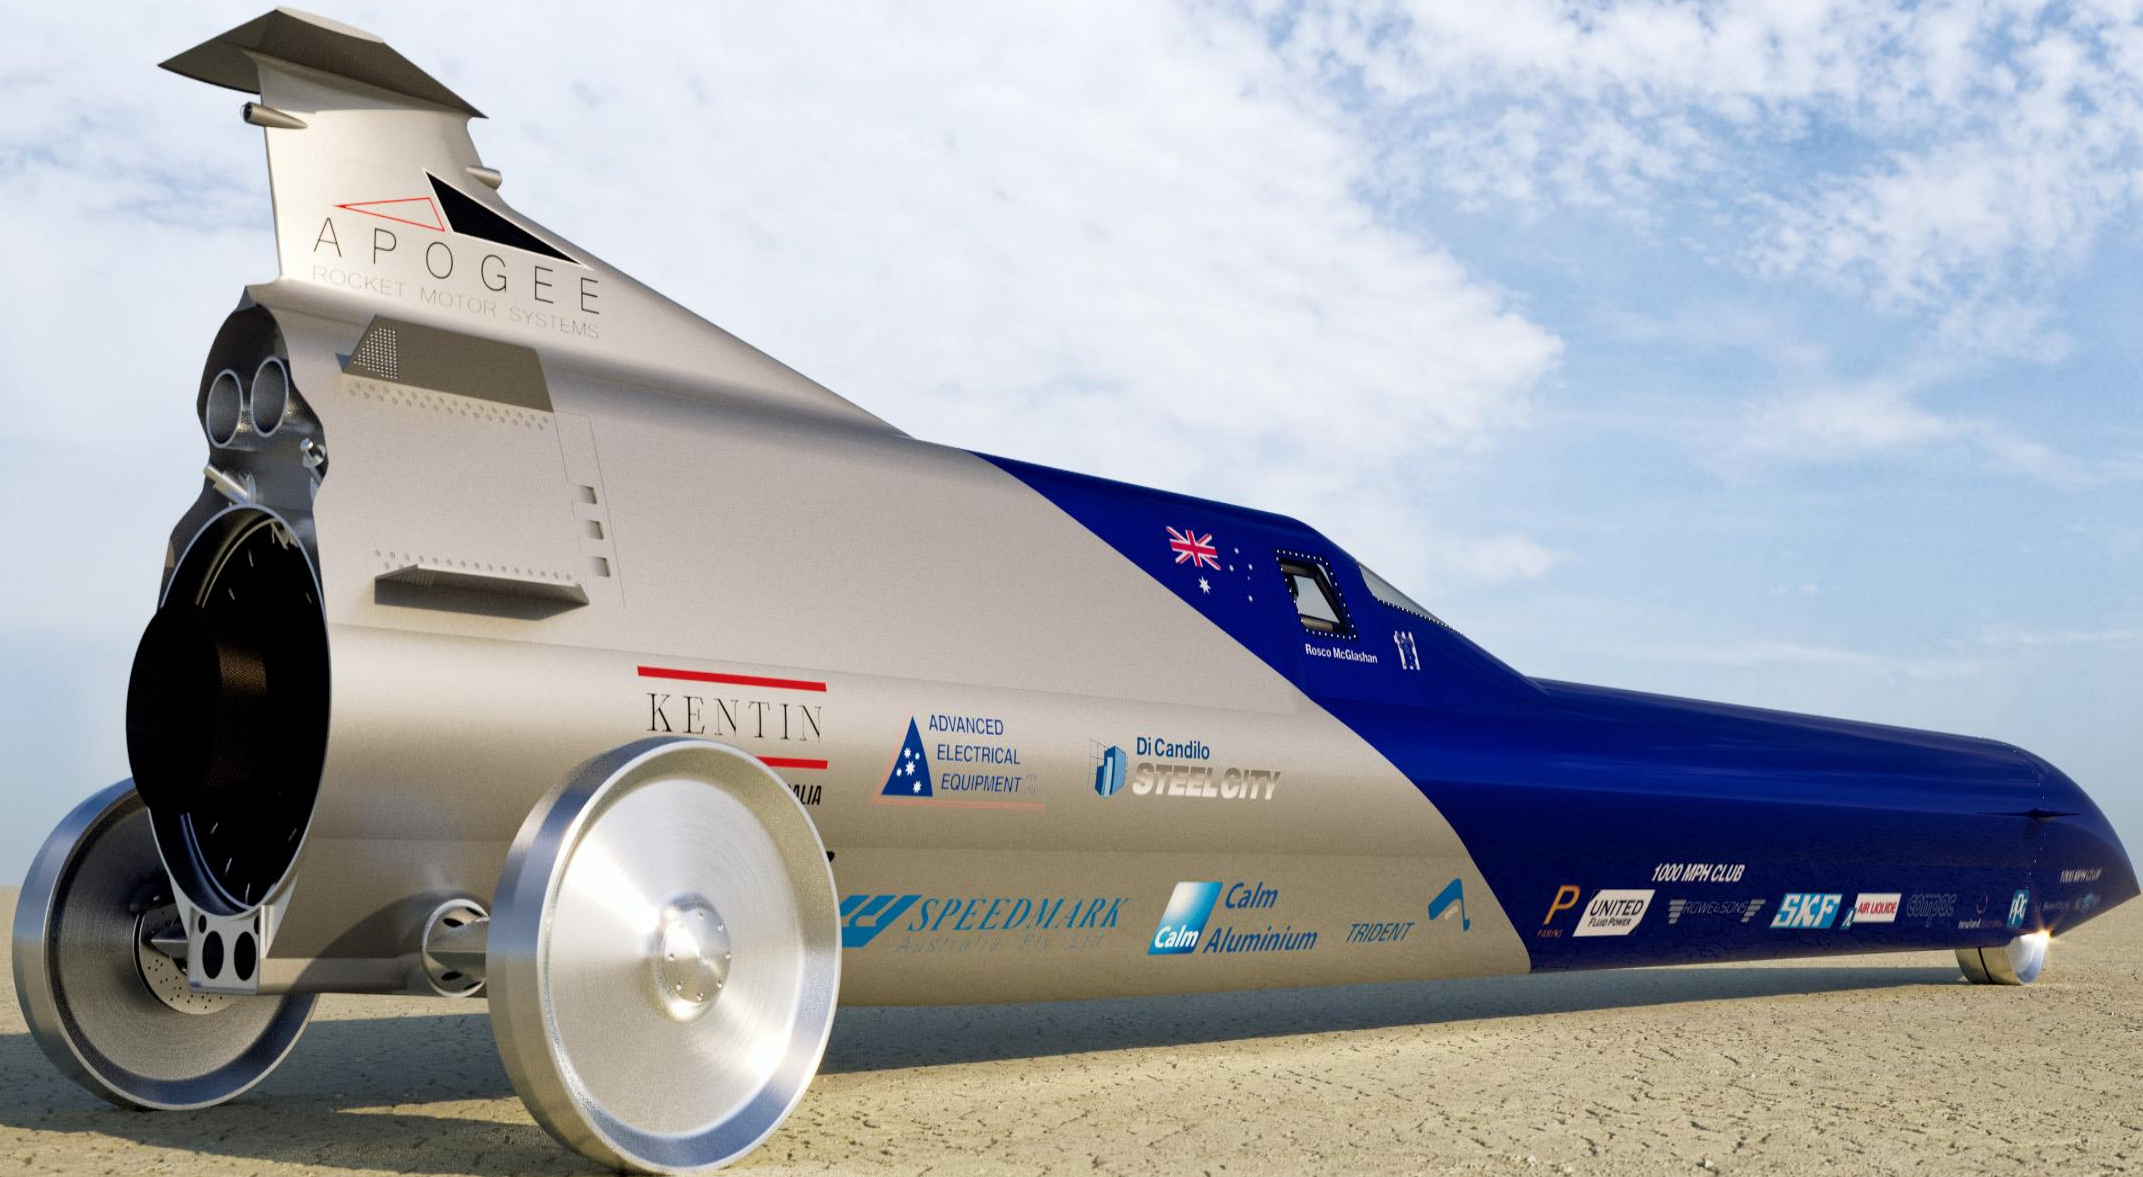

APOGEE
ROCKET MOTOR SYSTEMS

KENTIN

ADVANCED
ELECTRICAL
EQUIPMENT

Di Candilo
STEELCITY

SPEEDMARK
AUSTRALIA

Calm
Aluminium

TRIDENT

UNITED
Fluid Power

1000 MPH CLUB

POWELSONS

SKF

AIR LOCKS

COMTEC

1000 MPH CLUB

Rosco McGlashan